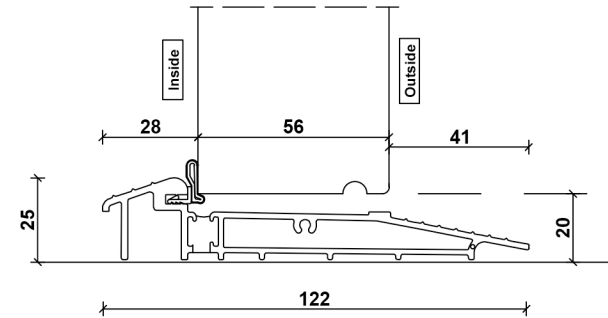

ATW Cill Options

Aluminium Low Threshold for OPEN IN

Aluminium Low Threshold for OPEN OUT

Std ATW 44mm Timber cill + Alu low threshold on top - OPEN IN

Std ATW 44mm Timber cill + Alu low threshold on top - OPEN OUT