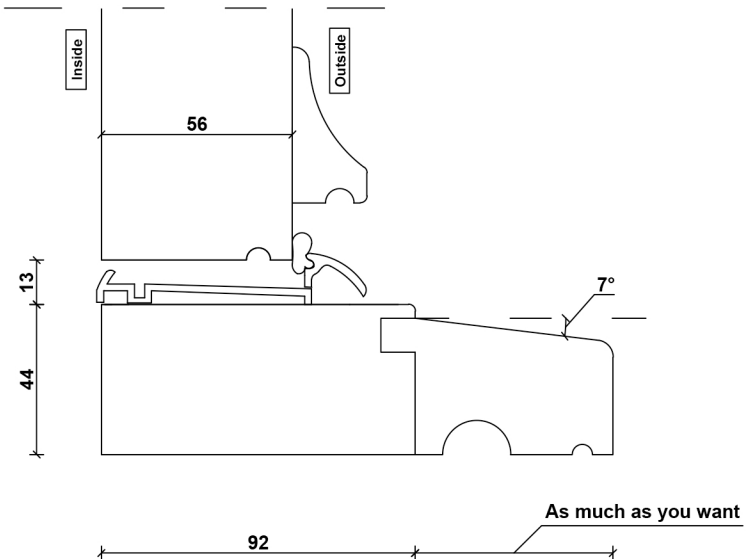

ATW Cill Options

Aluminium Low Threshold for OPEN IN

Aluminium Low Threshold for OPEN OUT

Std ATW 44mm Timber cill + Alu low threshold on top - OPEN IN

Std ATW 44mm Timber cill + Alu low threshold on top - OPEN OUT