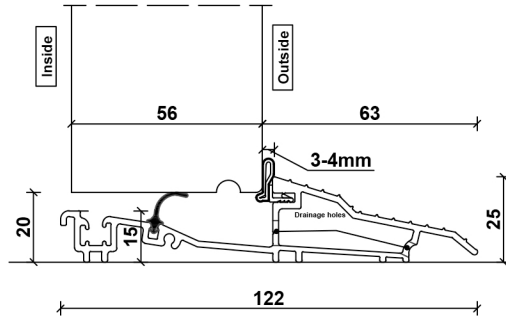

ATW Cill Options

Aluminium Low Threshold for OPEN IN

Aluminium Low Threshold for OPEN OUT

Std ATW 44mm Timber cill + Alu low threshold on top - OPEN IN

Std ATW 44mm Timber cill + Alu low threshold on top - OPEN OUT